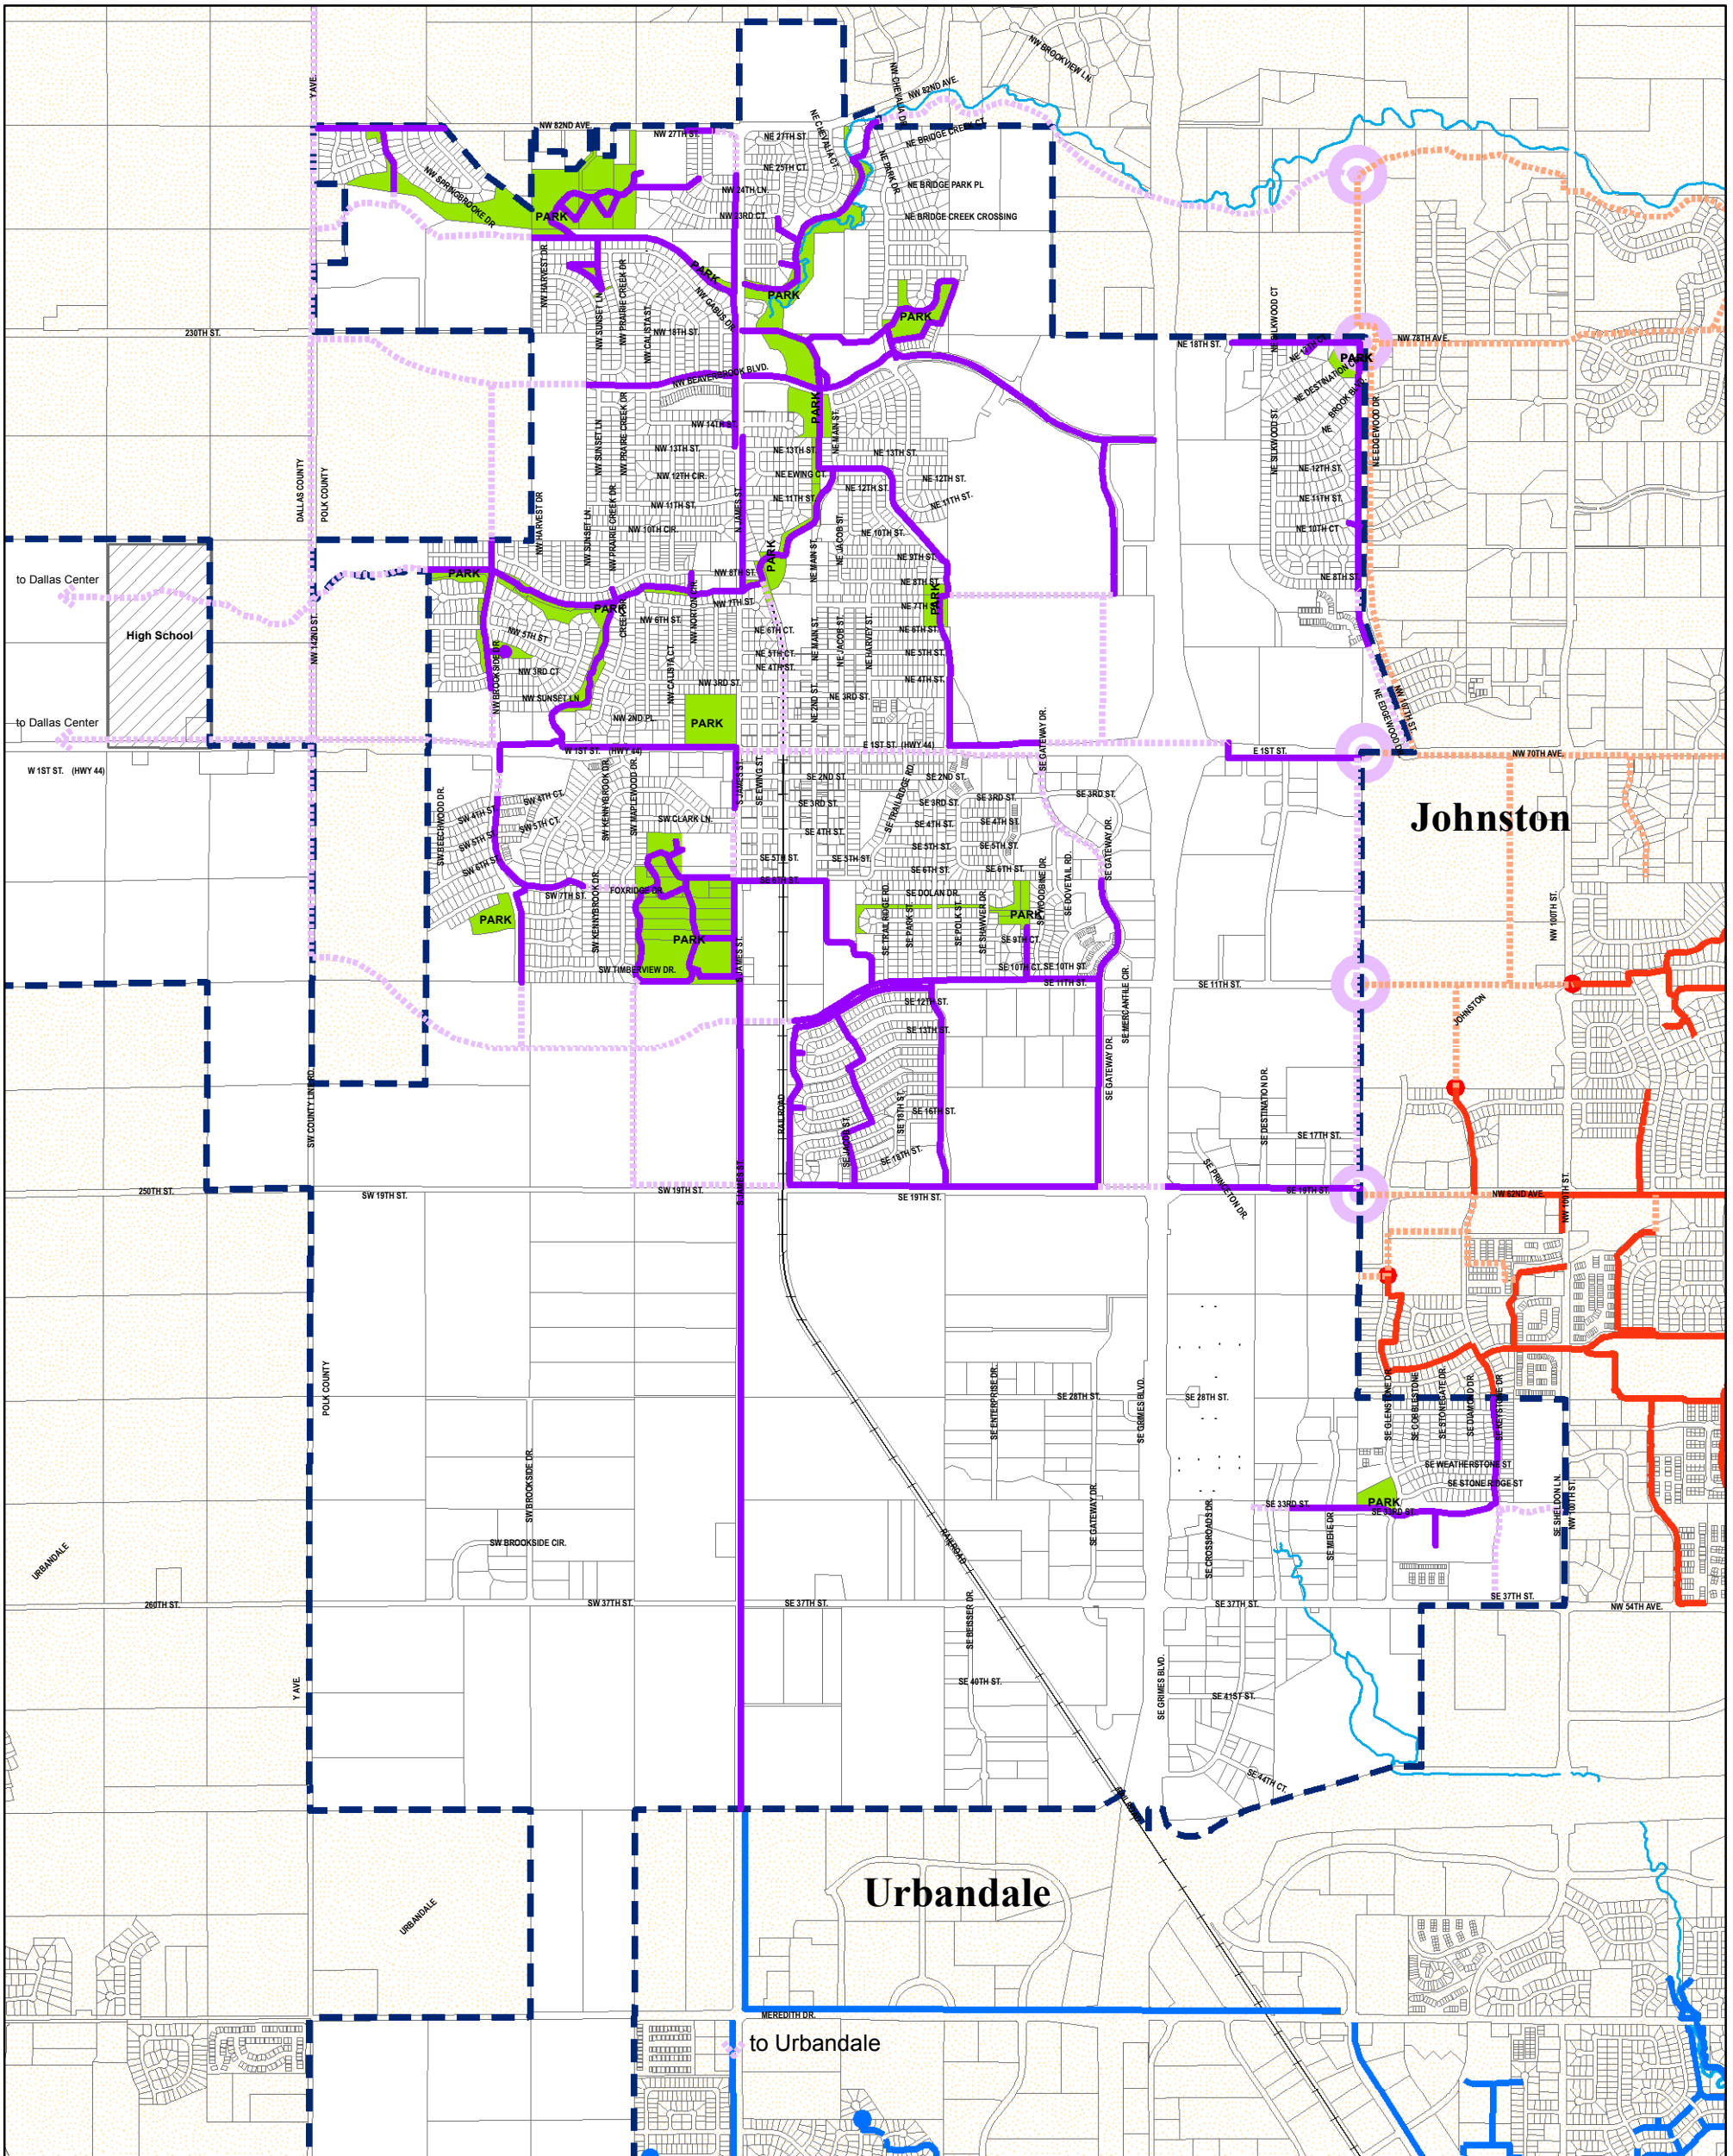

# City of Grimes, Iowa Parks and Trail System

	City Limits		Existing Grimes Trail		End Johnston Trail
	parcel_poly		Future Grimes Trail		End Urbandale Trail
	High School		Existing Johnston Trails		Future Connection
	Rivers & Streams		Future Johnston Trails		
	Railroad		Existing Urbandale Trails		
	Park				

**CITY OF GRIMES**

Print date: 01/29/2018