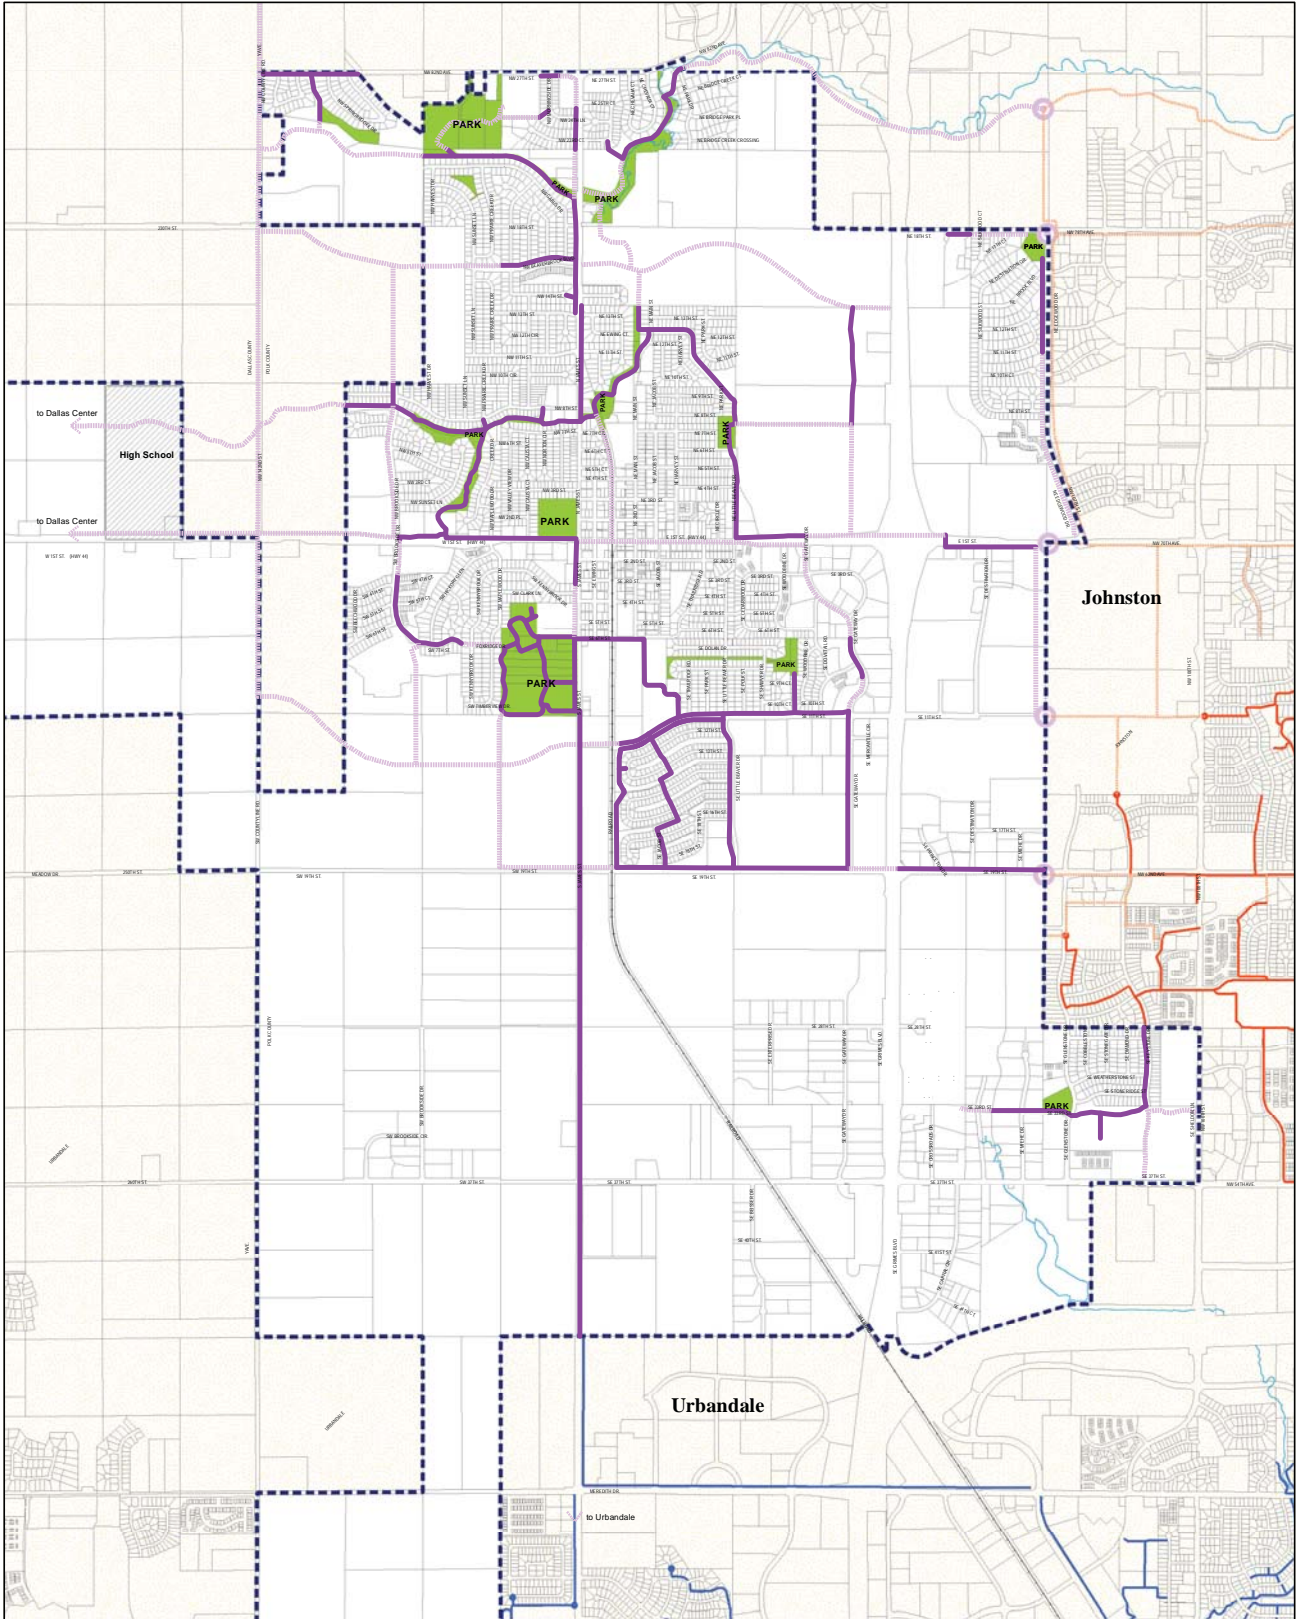

# City of Grimes, Iowa Parks and Trail System

City Limits	Existing Grimes Trails	End Johnston Trail
Property Lines	Future Grimes Trails	End Urbandale Trail
High School	Existing Johnston Trails	Future Connection
Rivers & Streams	Future Johnston Trails	
Railroad	Existing Urbandale Trails	
Park		