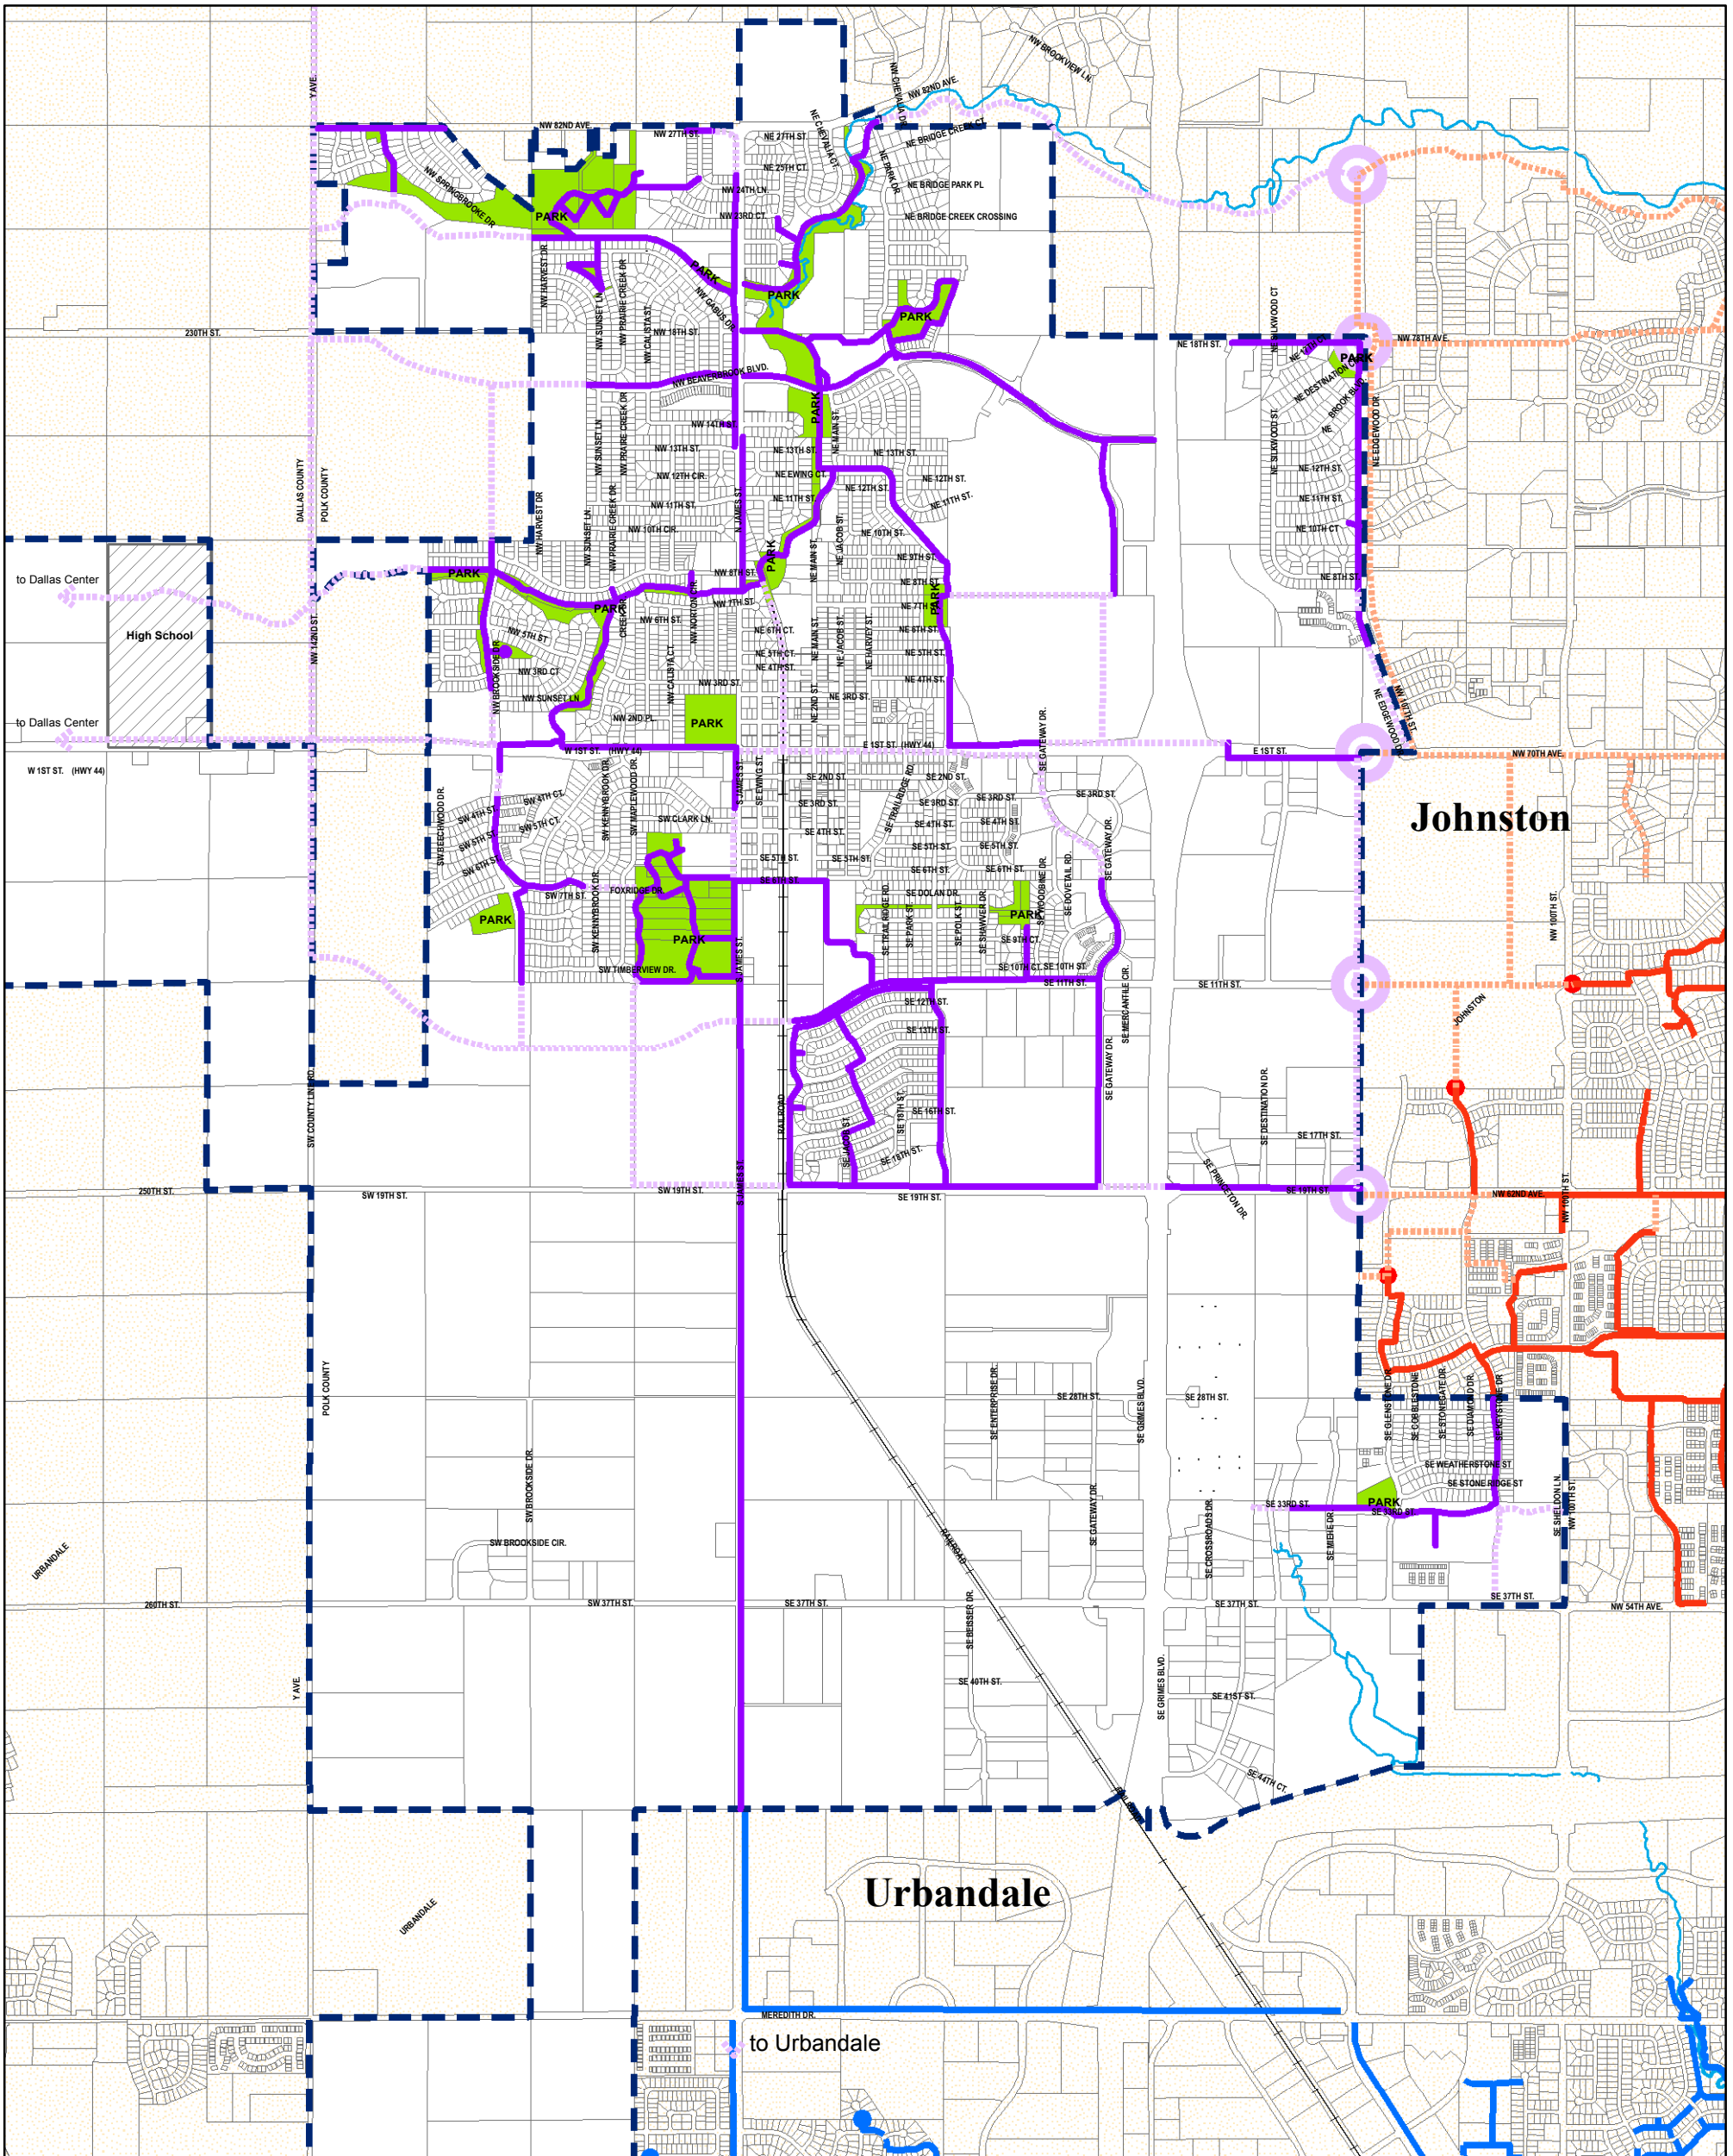

City of Grimes, Iowa Parks and Trail System

	City Limits		Existing Grimes Trail		End Johnston Trail
	parcel_poly		Future Grimes Trail		End Urbandale Trail
	High School		Existing Johnston Trails		Future Connection
	Rivers & Streams		Future Johnston Trails		
	Railroad		Existing Urbandale Trails		
	Park				